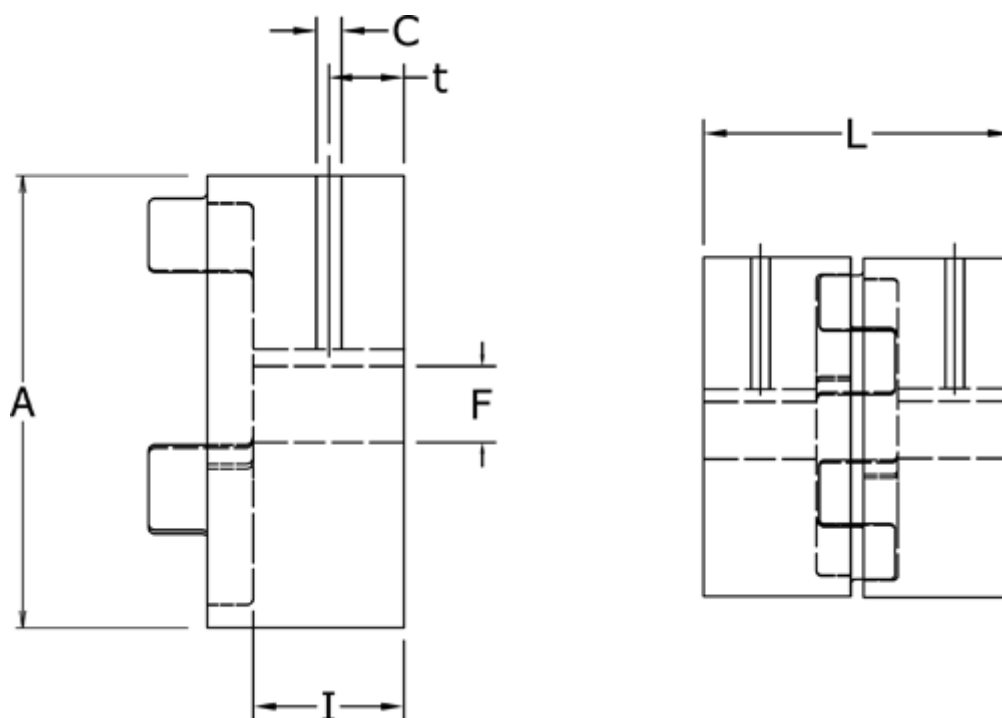

Article number: 3335009F006

Description: Coupling hub Klonex ES9
ALU Aluminium, Bore 6H7 mm w/keyway & setscrew

Measures

A = 20
C = M3
F = 6
I = 10
L = 30
t = 5.0